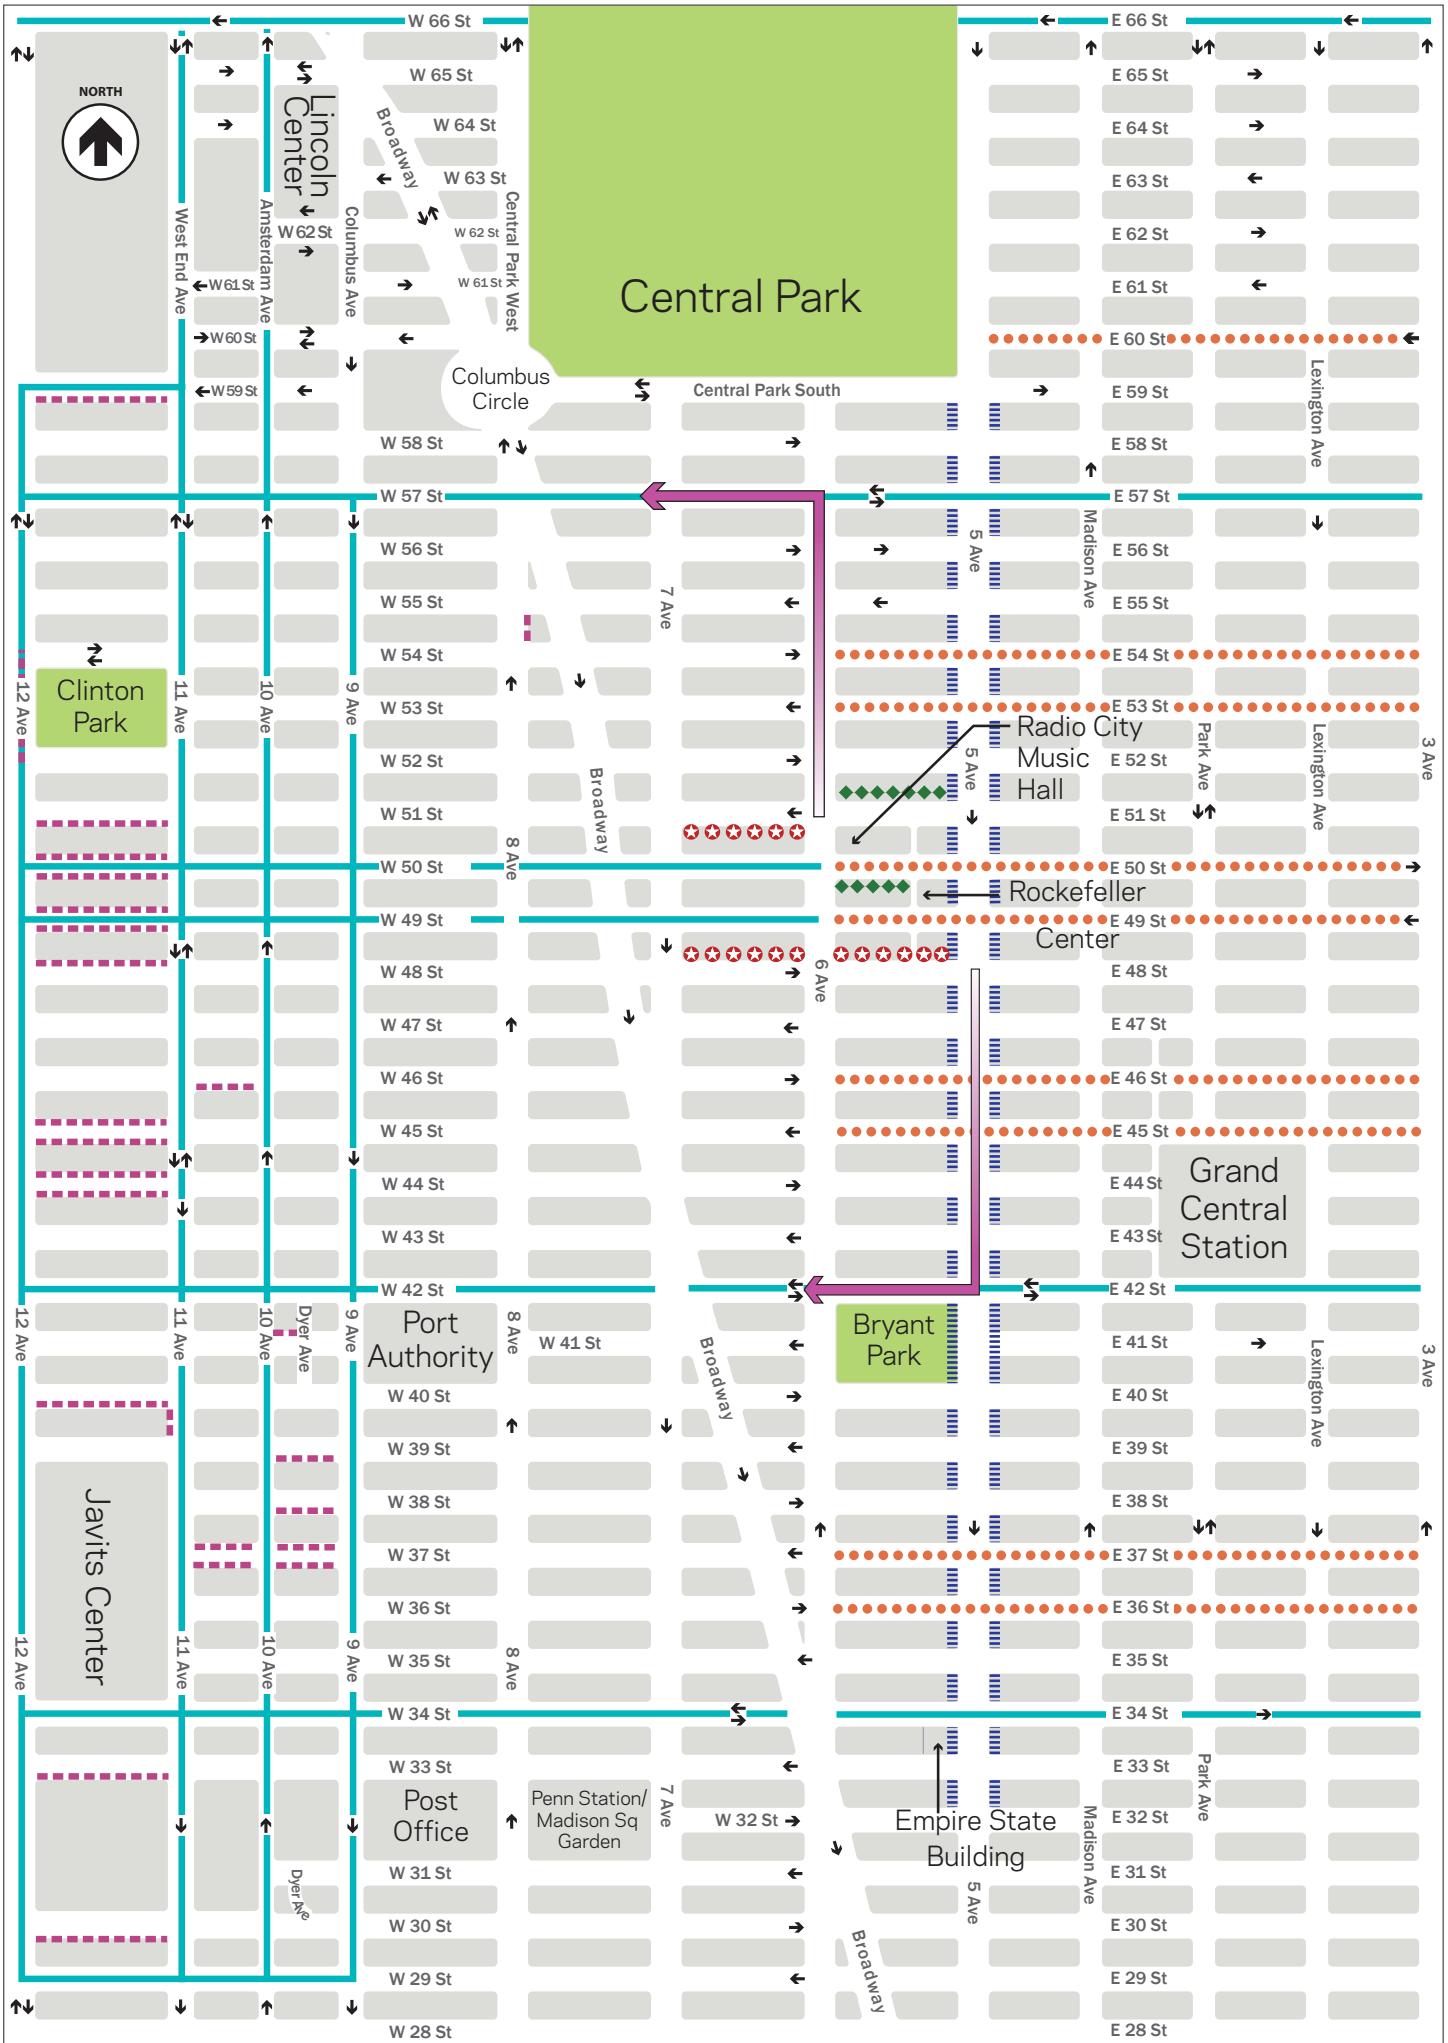

Holiday Motorcoach Operator's Guide

Midtown Manhattan Traffic Regulations ■ Nov. 18, 2016 - Jan. 2, 2017

Legend:

- Turns Prohibited (Mon-Fri, 10AM-6PM)
- Designated Peripheral - - - - -
- On-St Parking & Layover Area
- Routes To/From Parking & Layover Areas —————
- Suggested Drop-Off Locations ◆◆◆◆◆◆◆◆

- Use 57 & 42 Sts to Layover Areas after Drop-Off
- Drop-Off for Radio City Music Hall (15 minute limit) ★ ★ ★ ★ ★ ★ ★ ★
- Drop-Off & Pick-Up Prohibited |||||