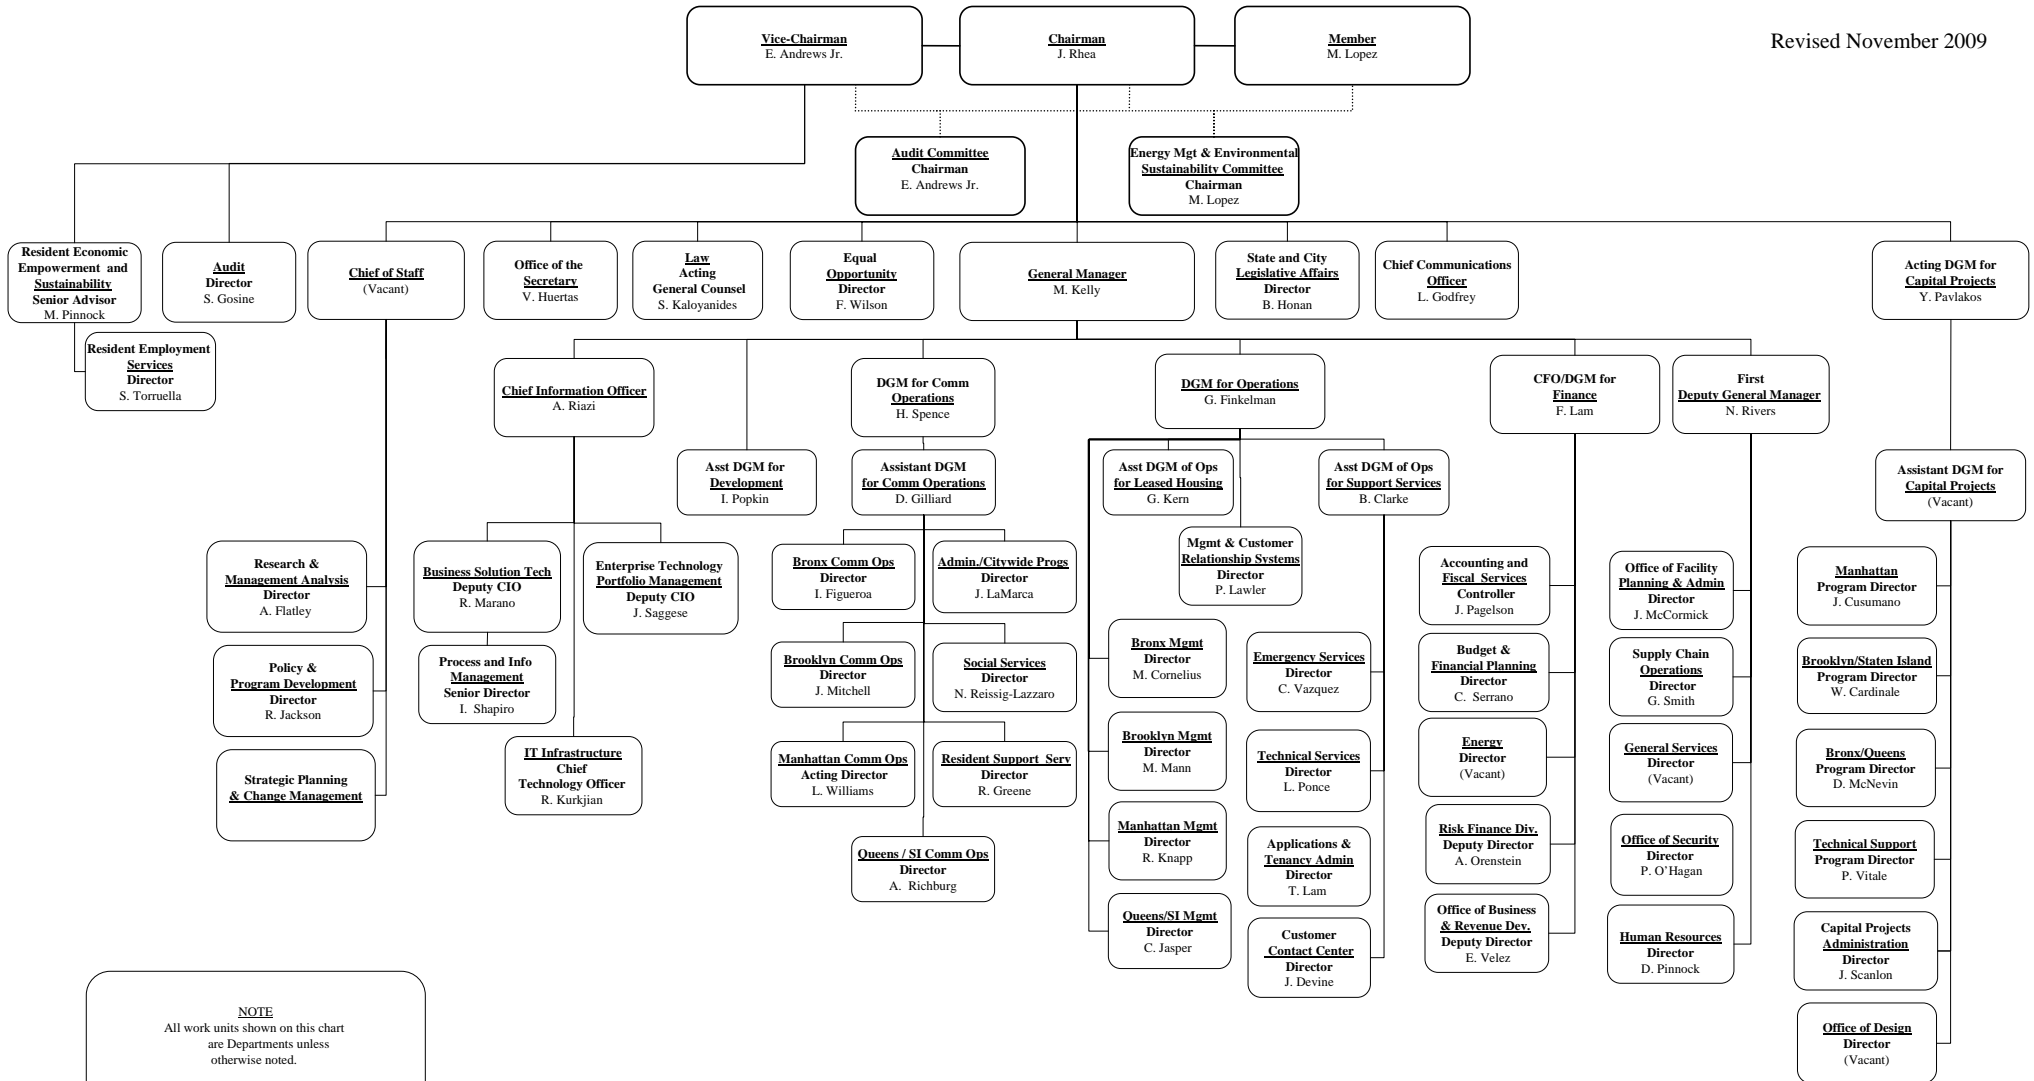

NEW YORK CITY HOUSING AUTHORITY ORGANIZATION CHART

Revised November 2009

NOTE
All work units shown on this chart are Departments unless otherwise noted.